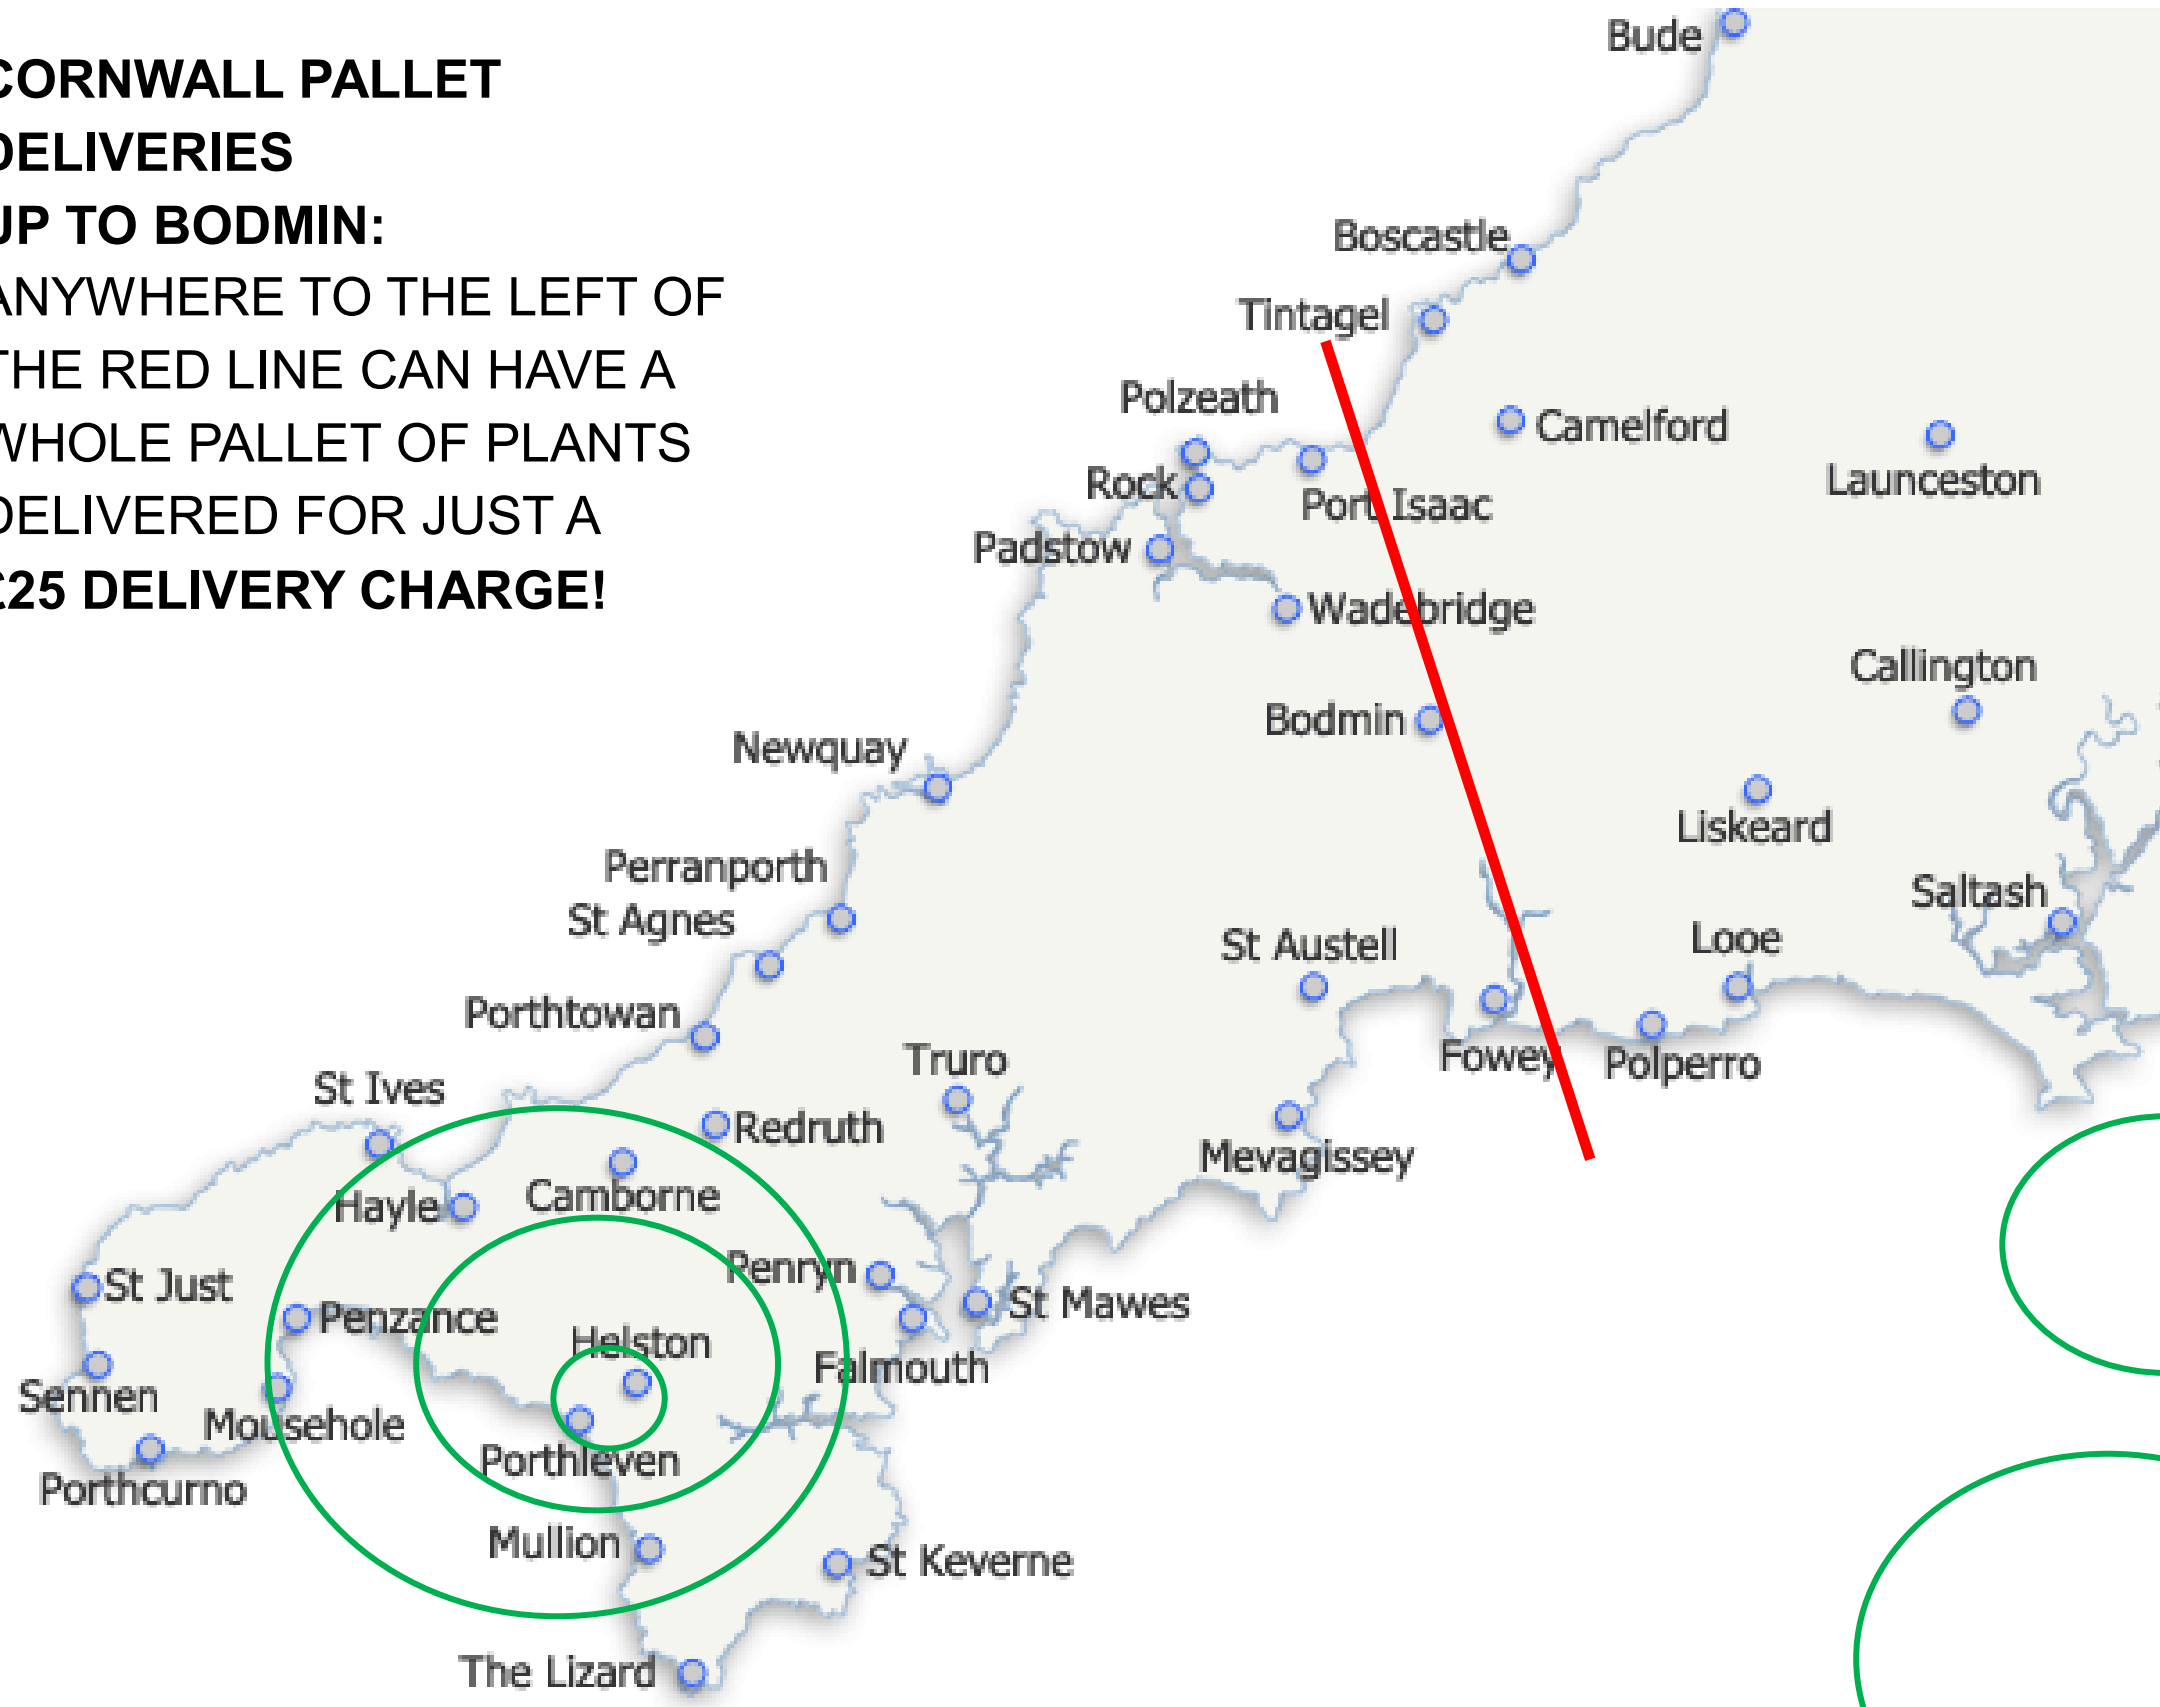

CORNWALL PALLET DELIVERIES

UP TO BODMIN:

ANYWHERE TO THE LEFT OF THE RED LINE CAN HAVE A WHOLE PALLET OF PLANTS DELIVERED FOR JUST A **£25 DELIVERY CHARGE!**

SMALLER CORNWALL DELIVERIES - EQUIVALENT TO A COUPLE OF BOXES (APPROX. 16 PLANTS)

○ **£7.00** (HELSTON, PORTHLEVEN)

○ **£10.00** (WENDRON, MARAZION, ST ERTH)

○ **£15.00** (PENZANCE, MOUSHOLE, HAYLE, CAMBORNE, GWITHIAN, MULLION)